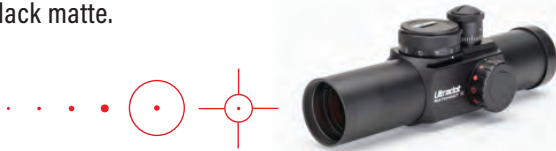

Ultradot Gen2

The Gen2 is our newest addition to the line which follows in the tradition of the Gen1 but with a 2 MOA dot. Also available in 25mm and 30mm tube in both black matter and silver satin.

Matchdot

The Original Matchdot has become legendary in the bullseye community for its accuracy, durability and quality construction. Features four dot sizes - 2, 4, 6 and 8 MOA and a 30mm diameter tube. Available only in a Black/Silver matte finish

Ultradot 4

This is the latest generation of the Ultradot 4 which provides the most popular dot sizes 2, 4, 8 and 10 MOA. Available in a 25mm tube providing quick acquisition of your target without the distraction of your neighbor's targets on the line. Available in black matte.

Matchdot II

The Matchdot II picks up where the Original Matchdot left off. Built for serious competitors, the sight has 4 dot sizes (2, 4, 6 and 8 MOA) plus two reticle patterns for added flexibility in a 30mm tube. Elevation adjustments can be made "on the fly" with the external turret. Available in black matte.